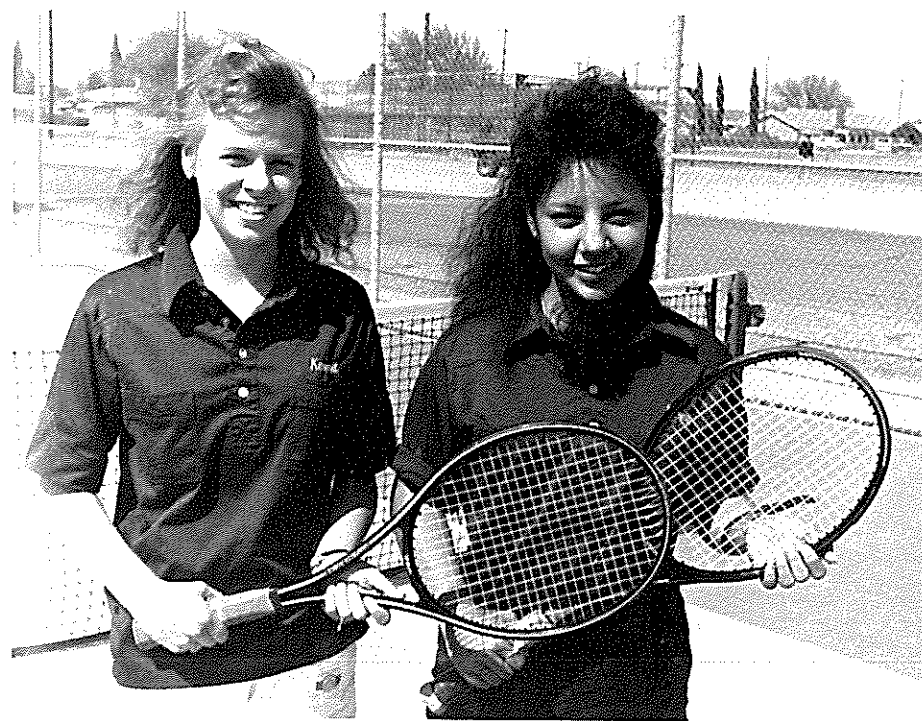

Many of the teams the Jacket girls played had more experience and depth, but the KHS crew never gave up.

The girls continued to battle throughout the season and with each game came additional experience.

The Yellow Jacket Girls Junior Varsity Basketball team posted a 5-13 season. Members of the team include FRONT ROW Billie Willard, Roxie Martinez, Melissa Beard, Stacy Rivera, Cathy Versoza and Teri Lajoie. BACK ROW Coach Ricky Wade, Veronica Navarro, Rebekah Geurin, Jennifer Subia, Cassandra Hall, Terri Richardson and Angie James.

Terri Richardson shoots for two as Teri Lajoie looks on.

Billie Willard and Angie James fight to get the ball back into Kermit's possession.

KHS Netters Swing Into Action

Representing the Kermit Yellow Jackets in girls tennis during the 1989 season were STANDING Leslie Hager, Clary Cutrell, Jennifer Ramos and Melissa Beard. KNEELING Debra Heredia and Billie Willard.

Freshmen Melissa Beard and Debra Heredia represented the KHS girls in doubles competition.

Freshman Clary Cutrell slams the ball down her opponent's throat.