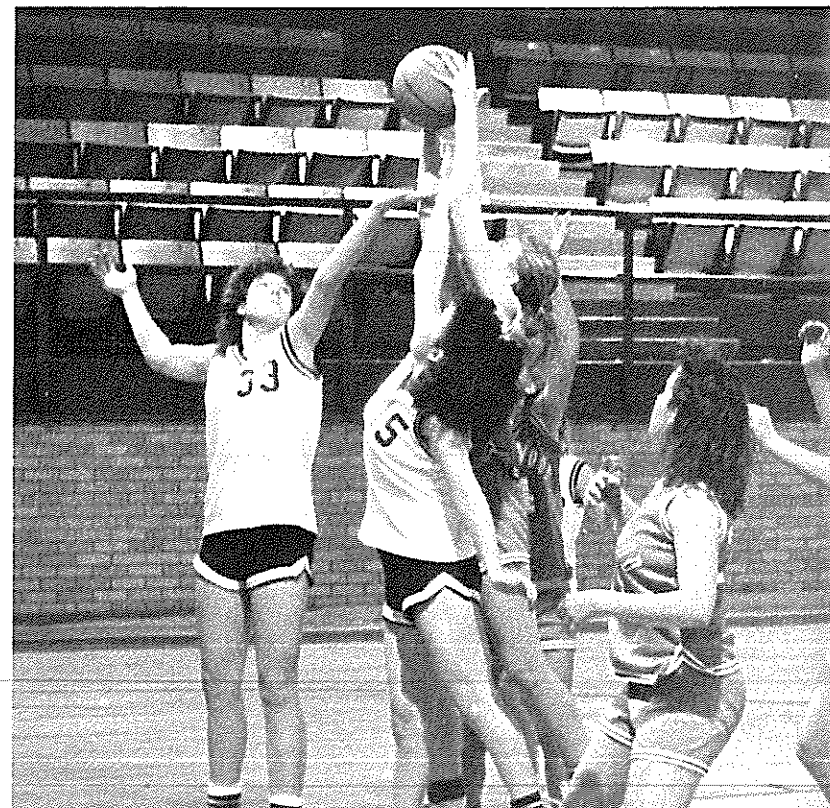

Many of the teams the Jacket girls played had more experience and depth, but the KHS crew never gave up.

The girls continued to battle throughout the season and with each game came additional experience.

Kermit collected victories against Alpine, Fort Stockton, Crane and Eunice.

"We are expecting a great deal out of several of these girls as they advance to the varsity ranks next season," said Coach Wade.

The Yellow Jacket Girls Junior Varsity Basketball team posted a 5-13 season. Members of the team include FRONT ROW Billie Willard, Roxie Martinez, Melissa Beard, Stacy Rivera, Cathy Versoza and Teri Lajoie. BACK ROW Coach Ricky Wade, Veronica Navarro, Rebekah Geurin, Jennifer Subia, Cassandra Hall, Terri Richardson and Angie James.

Terri Richardson shoots for two as Teri Lajoie looks on.

Billie Willard and Angie James fight to get the ball back into Kermit's possession.

KHS Netters Swing Into Action

Representing the Kermit Yellow Jackets in girls tennis during the 1989 season were STANDING Leslie Hager, Clary Cutrell, Jennifer Ramos and Melissa Beard. KNEELING Debra Heredia and Billie Willard.