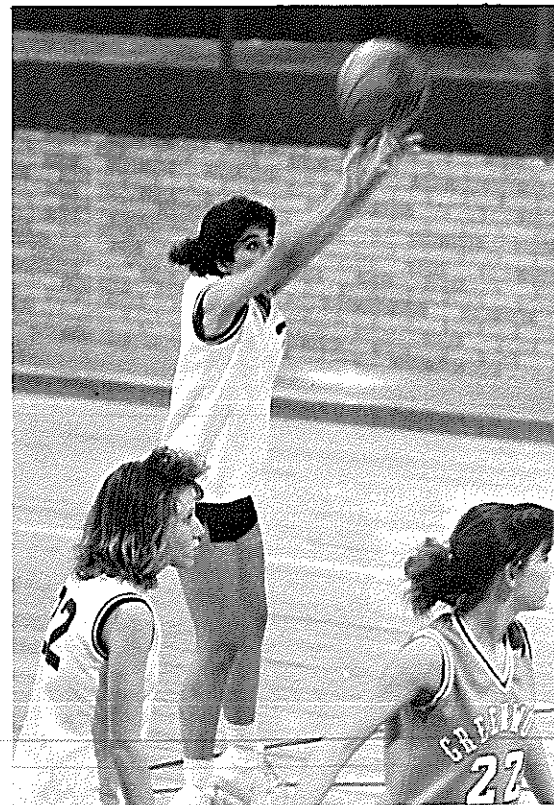

Many of the teams the Jacket girls played had more experience and depth, but the KHS crew never gave up.

The girls continued to battle throughout the season and with each game came additional experience.

Kermit collected victories against Alpine, Fort Stockton, Crane and Eunice.

"We are expecting a great deal out of several of these girls as they advance to the varsity ranks next season," said Coach Wade.

The Yellow Jacket Girls Junior Varsity Basketball team posted a 5-13 season. Members of the team include FRONT ROW Billie Willard, Roxie Martinez, Melissa Beard, Stacy Rivera, Cathy Versoza and Teri Lajoie. BACK ROW Coach Ricky Wade, Veronica Navarro, Rebekah Geurin, Jennifer Subia, Cassandra Hall, Terri Richardson and Angie James.

Terri Richardson shoots for two as Teri Lajoie looks on.

Billie Willard and Angie James fight to get the ball back into Kermit's possession.

KHS Netters Swing Into Action

Representing the Kermit Yellow Jackets in girls tennis during the 1989 season were STANDING Leslie Hager, Clary Cutrell, Jennifer Ramos and Melissa Beard. KNEELING Debra Heredia and Billie Willard.