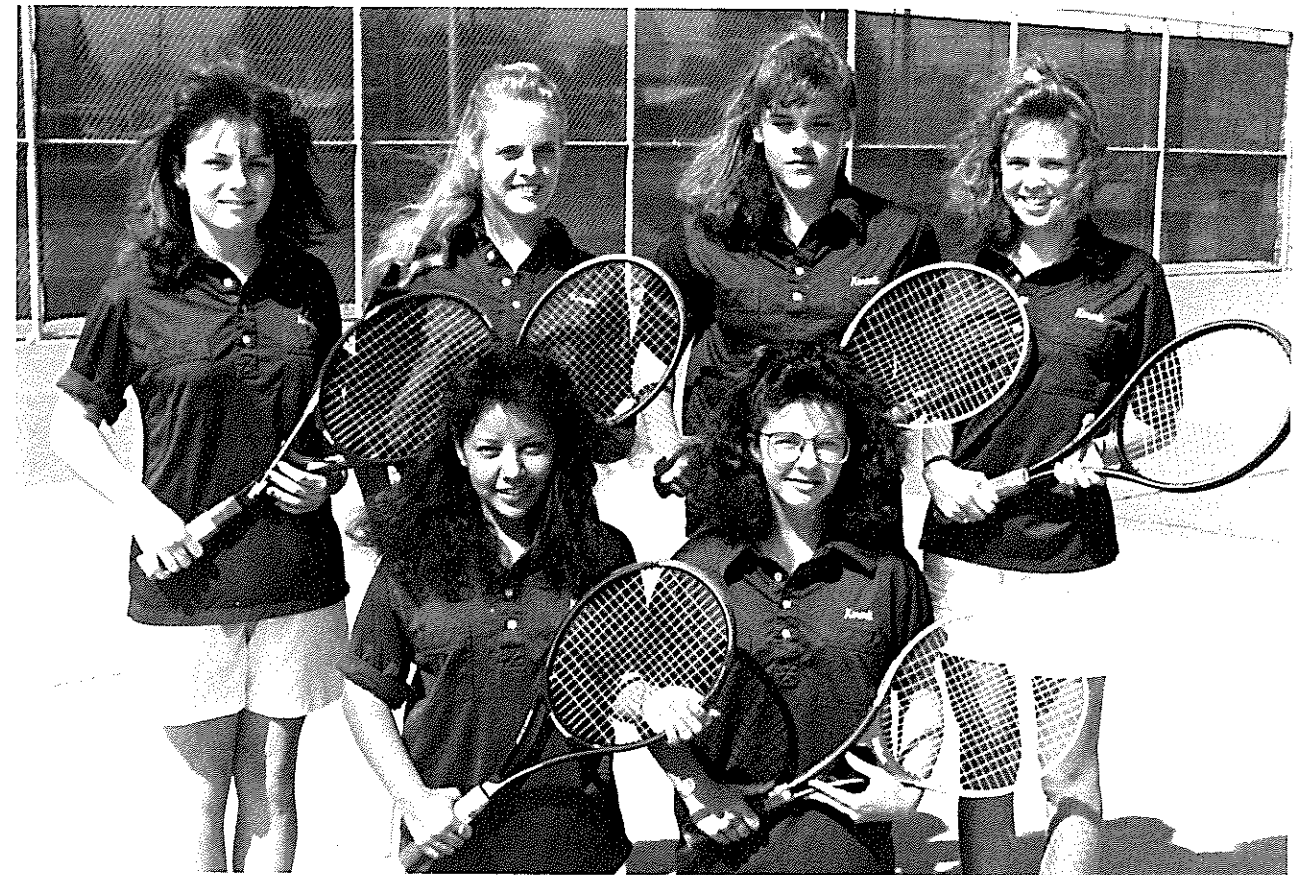

Many of the teams the Jacket girls played had more experience and depth, but the KHS crew never gave up.

The girls continued to battle throughout the season and with each game came additional experience.

Kermit collected victories against Alpine, Fort Stockton, Crane and Eunice.

"We are expecting a great deal out of several of these girls as they advance to the varsity ranks next season," said Coach Wade.

The Yellow Jacket Girls Junior Varsity Basketball team posted a 5-13 season. Members of the team include FRONT ROW Billie Willard, Roxie Martinez, Melissa Beard, Stacy Rivera, Cathy Versoza and Teri Lajoie. BACK ROW Coach Ricky Wade, Veronica Navarro, Rebekah Geurin, Jennifer Subia, Cassandra Hall, Terri Richardson and Angie James.

Terri Richardson shoots for two as Teri Lajoie looks on.

Billie Willard and Angie James fight to get the ball back into Kermit's possession.

KHS Netters Swing Into Action

Representing the Kermit Yellow Jackets in girls tennis during the 1989 season were STANDING Leslie Hager, Clary Cutrell, Jennifer Ramos and Melissa Beard. KNEELING Debra Heredia and Billie Willard.